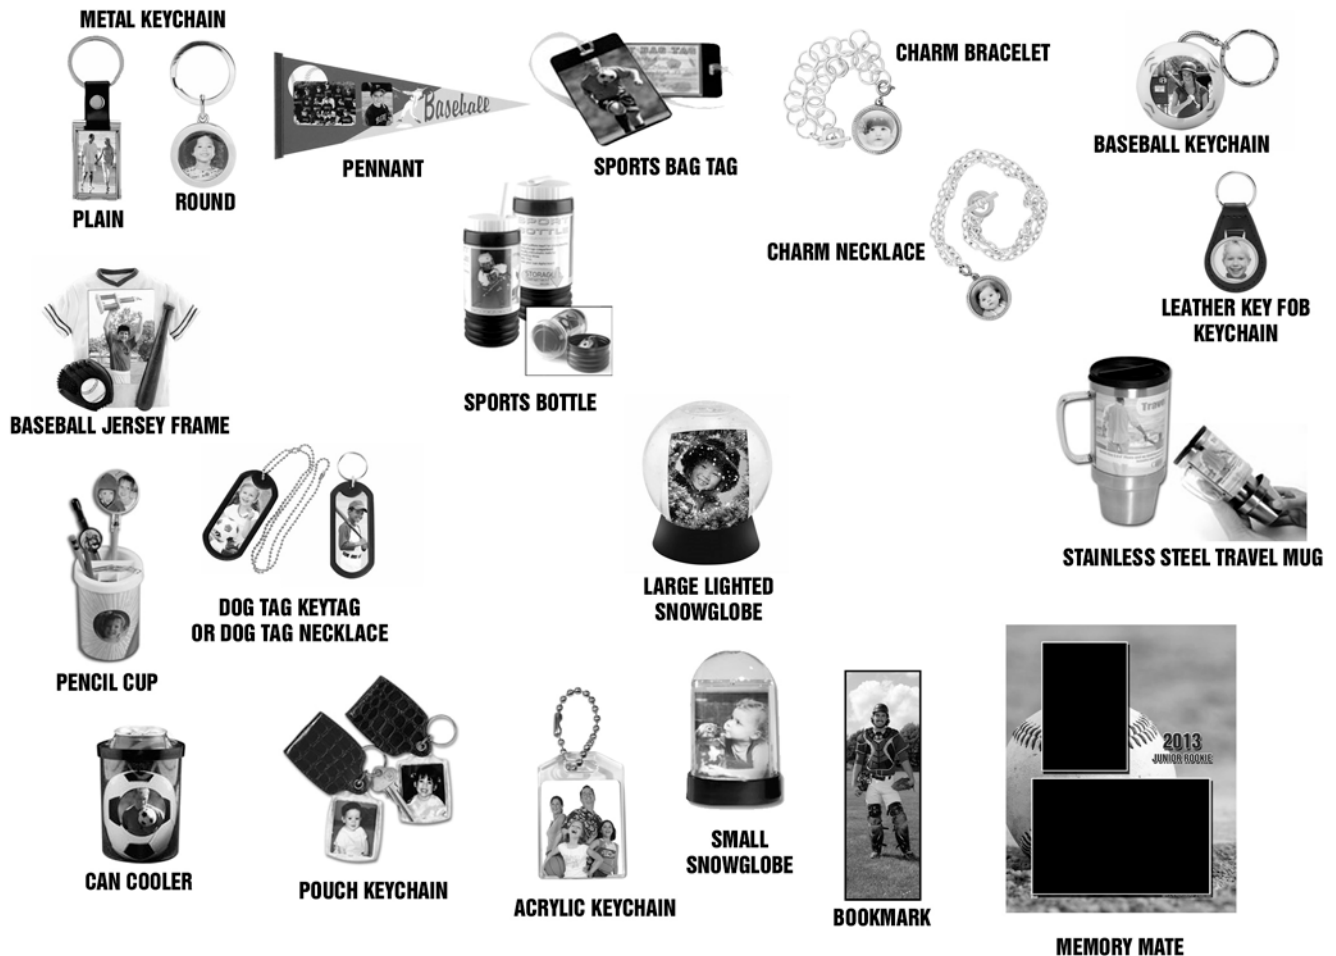

NEW ITEMS

Ceramic Mug	\$18.00
Aluminum ID Tag Necklace	\$15.00
Mouse Pad	\$15.00
Jigsaw Puzzle – 30 Pieces	\$15.00
Jigsaw Puzzle – 110 Pieces	\$15.00

PLEASE NOTE:

**ONLY INFORMATION PROVIDED WILL BE INCLUDED ON THE TRADER CARDS.
 IF NO INFO IS PROVIDED, THE BACK OF YOUR CARDS WILL BE RETURNED BLANK.**